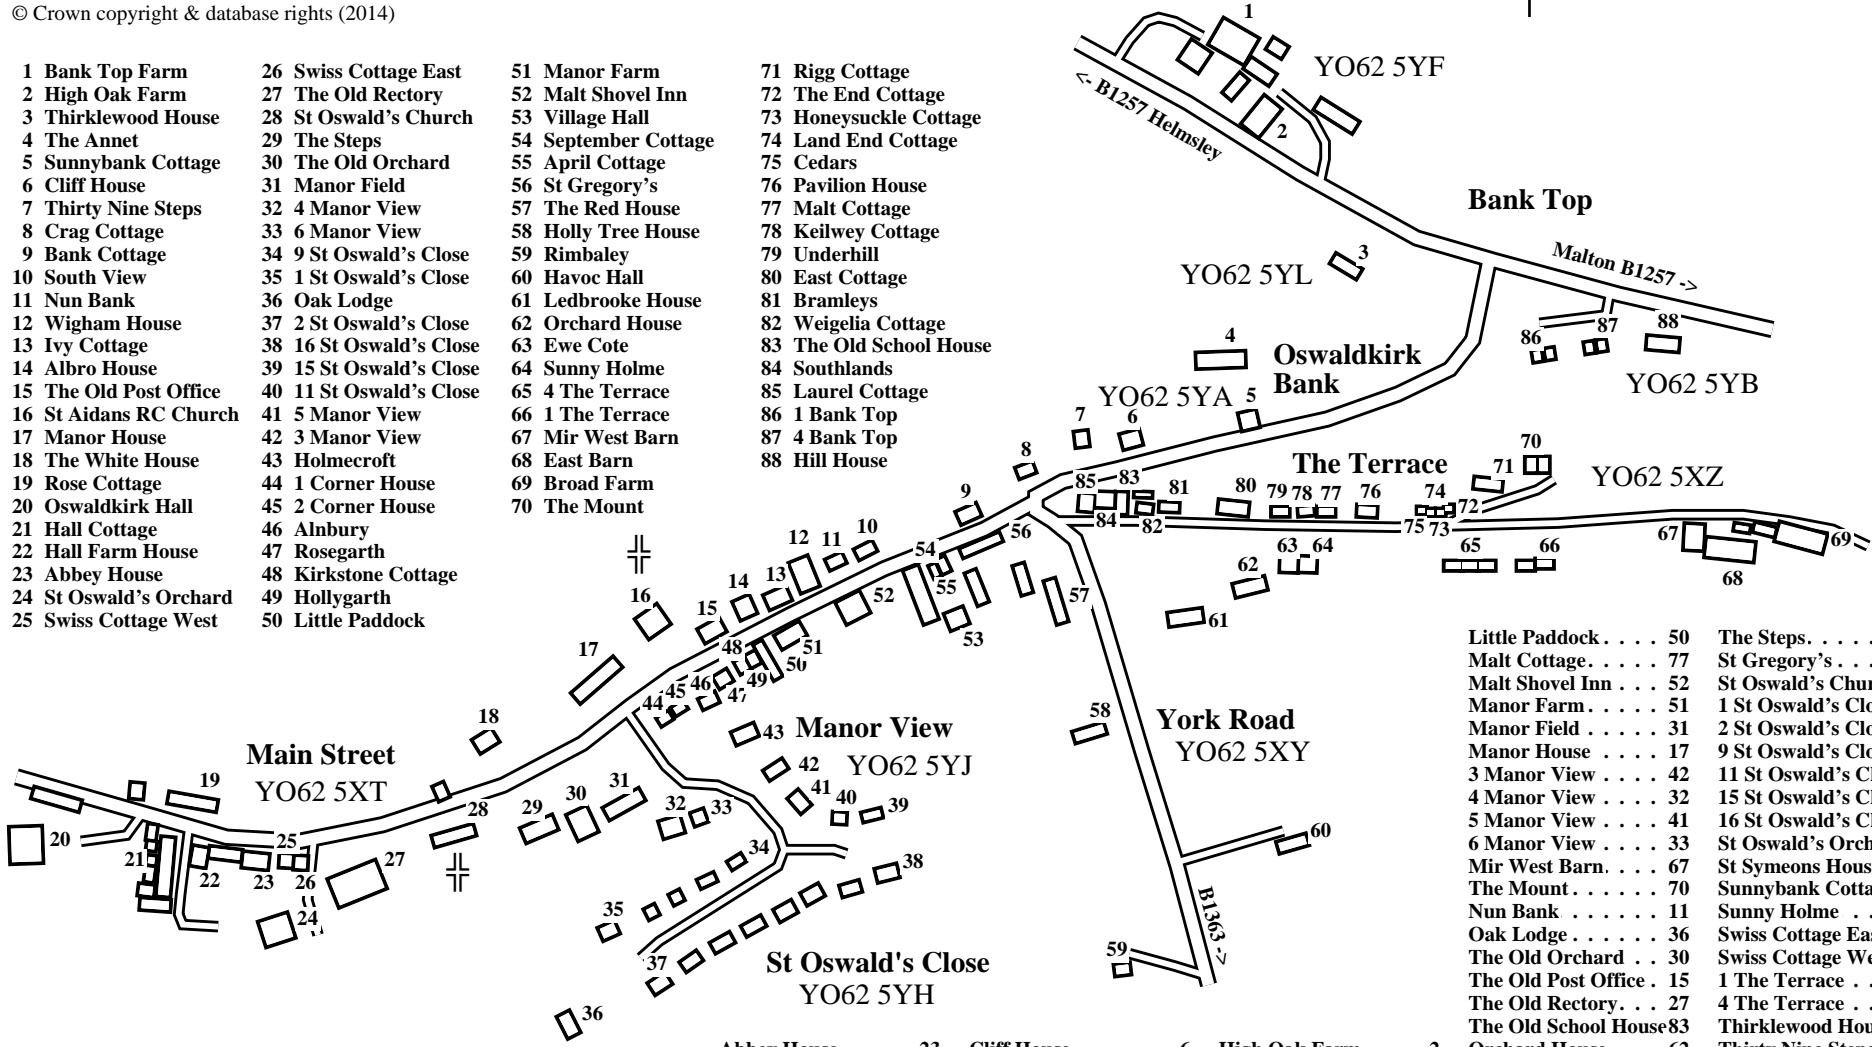

Oswaldkirk

- 1 Bank Top Farm
- 2 High Oak Farm
- 3 Thirklewood House
- 4 The Annet
- 5 Sunnybank Cottage
- 6 Cliff House
- 7 Thirty Nine Steps
- 8 Crag Cottage
- 9 Bank Cottage
- 10 South View
- 11 Nun Bank
- 12 Wigham House
- 13 Ivy Cottage
- 14 Albro House
- 15 The Old Post Office
- 16 St Aidans RC Church
- 17 Manor House
- 18 The White House
- 19 Rose Cottage
- 20 Oswaldkirk Hall
- 21 Hall Cottage
- 22 Hall Farm House
- 23 Abbey House
- 24 St Oswald's Orchard
- 25 Swiss Cottage West
- 26 Swiss Cottage East
- 27 The Old Rectory
- 28 St Oswald's Church
- 29 The Steps
- 30 The Old Orchard
- 31 Manor Field
- 32 4 Manor View
- 33 6 Manor View
- 34 9 St Oswald's Close
- 35 1 St Oswald's Close
- 36 Oak Lodge
- 37 2 St Oswald's Close
- 38 16 St Oswald's Close
- 39 15 St Oswald's Close
- 40 11 St Oswald's Close
- 41 5 Manor View
- 42 3 Manor View
- 43 Holmecroft
- 44 1 Corner House
- 45 2 Corner House
- 46 Alnbury
- 47 Rosegarth
- 48 Kirkstone Cottage
- 49 Hollygarth
- 50 Little Paddock

- 51 Manor Farm
- 52 Malt Shovel Inn
- 53 Village Hall
- 54 September Cottage
- 55 April Cottage
- 56 St Gregory's
- 57 The Red House
- 58 Holly Tree House
- 59 Rimbaley
- 60 Havoc Hall
- 61 Ledbrooke House
- 62 Orchard House
- 63 Ewe Cote
- 64 Sunny Holme
- 65 4 The Terrace
- 66 1 The Terrace
- 67 Mir West Barn
- 68 East Barn
- 69 Broad Farm
- 70 The Mount
- 71 Rigg Cottage
- 72 The End Cottage
- 73 Honeysuckle Cottage
- 74 Land End Cottage
- 75 Cedars
- 76 Pavilion House
- 77 Malt Cottage
- 78 Keilwey Cottage
- 79 Underhill
- 80 East Cottage
- 81 Bramleys
- 82 Weigelia Cottage
- 83 The Old School House
- 84 Southlands
- 85 Laurel Cottage
- 86 1 Bank Top
- 87 4 Bank Top
- 88 Hill House